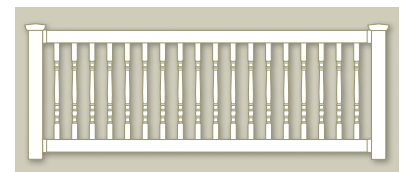

COLONIAL - 2" X 3.5" TOP RAIL