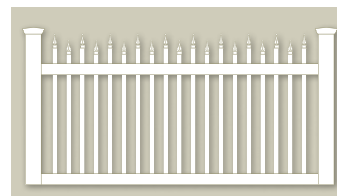

ORNAMENTAL PICKET

V0100