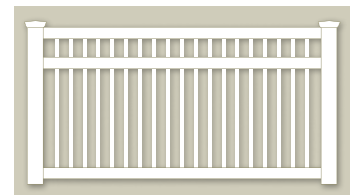

Also available in optional Thru-Rail construction.

BACK VIEW

ORNAMENTAL PICKET

V0100

V0101

V0200

V0202

Ornamental 1" x 1" Picket offers a vinyl alternative to the wrought iron fence. It enables the homeowner to maintain the look of wrought iron without the maintenance.