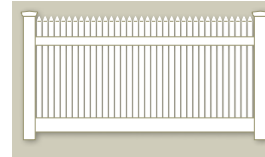

V401NR-4TR