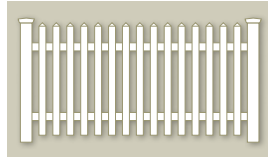

TRADITIONAL PICKET

V401-4

Traditional Picket looks like the traditional “nail-on” style wood picket fence. This face mounted picket can be manufactured with three different picket widths: Narrow, Standard or Wide. These can be assembled with either a regular spacing or a reduced spacing for extra security.

Also available in optional Thru-Rail construction.

ORNAMENTAL PICKET

Ornamental 1" x 1" Picket offers a vinyl alternative to the wrought iron fence. It enables the homeowner to maintain the look of wrought iron without the maintenance.

PICKET TOP STYLES