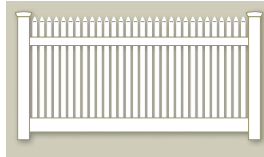

CONTEMPORARY PICKET

Contemporary Picket offers what is known as the “good neighbor” approach to fencing. It is a fence that features both sides of the panels being exactly the same. The pickets are assembled THROUGH the rails instead of simply being attached to them.

401N-4TR

CLASSIC VICTORIAN PICKET

Classic Victorian Picket is a maintenance free look alike of the old red cedar fence. All of the panels are carefully designed with the classic look in mind. All are available in color and woodgrain.