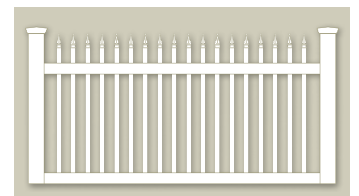

Also available in optional Thru-Rail construction.

BACK VIEW

ORNAMENTAL PICKET

V0100

V0101

V0200

V0202

Ornamental 1" x 1" Picket offers a vinyl alternative to the wrought iron fence. It enables the homeowner to maintain the look of wrought iron without the maintenance.