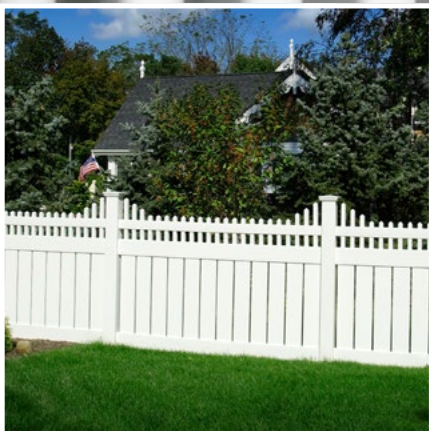

EverStrong®

PROFILES

**EVERSTRONG PROFILES ARE
VMA CERTIFIED AND ASTM COMPLIANT**

The VMA (Vinyl Manufacturers Association) is the Voice of the Vinyl Fence and Railing Industry.

INTERNATIONAL
Standards Worldwide

ASTM International is a globally recognized leader in the development and delivery of voluntary consensus standards.