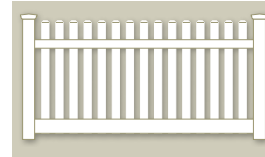

CONTEMPORARY PICKET

Contemporary Picket offers what is known as the “good neighbor” approach to fencing. It is a fence that features both sides of the panels being exactly the same. The pickets are assembled THROUGH the rails instead of simply being attached to them.

V350-4TR

CLASSIC VICTORIAN PICKET

Classic Victorian Picket is a maintenance free look alike of the old red cedar fence. All of the panels are carefully designed with the classic look in mind. All are available in color and woodgrain.