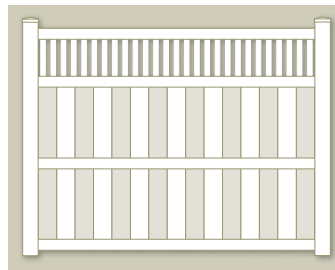

SEMI-PRIVACY

The Semi-Privacy line has one of the largest selections we offer. Customers are invited to pick one of our pre-made styles or to custom design their own. Semi-Privacy panels are specially designed to offer privacy without a “closed in” feeling. Our extensive selection offers open lattice styles as well as the more secure “front to back” large picket styles. All are available in color and woodgrain.

Our styles featuring lattice also have the added option of Eastern Green lattice. This helps to provide a multitude of choices to help compliment any landscape setting. Semi-Privacy fence panels include a metal reinforcement channel in the bottom rail to help create a stronger and longer lasting fence.

V2701-6