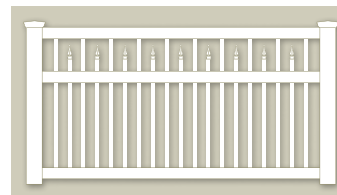

Also available in optional Thru-Rail construction.

BACK VIEW

ORNAMENTAL PICKET

V0100

V0101

V0200

V0202

Ornamental 1" x 1" Picket offers a vinyl alternative to the wrought iron fence. It enables the homeowner to maintain the look of wrought iron without the maintenance.