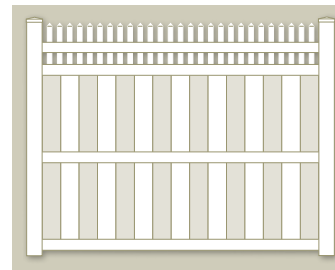

SEMI-PRIVACY

The Semi-Privacy line has one of the largest selections we offer. Customers are invited to pick one of our pre-made styles or to custom design their own. Semi-Privacy panels are specially designed to offer privacy without a “closed in” feeling. Our extensive selection offers open lattice styles as well as the more secure “front to back” large picket styles. All are available in color and woodgrain.

Our styles featuring lattice also have the added option of Eastern Green lattice. This helps to provide a multitude of choices to help compliment any landscape setting. Semi-Privacy fence panels include a metal reinforcement channel in the bottom rail to help create a stronger and longer lasting fence.

V2700-6