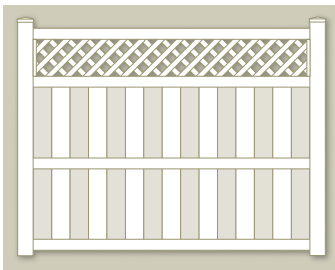

NOW FEATURING

VBF300-6

VBG300-6

PRIVACY

**2" x 7" DECO RAIL
NOW AVAILABLE
FOR T&G STYLES!**

Privacy Panels feature a "V"-Jointed tongue and groove board and come with a wide variety of decorative tops. Privacy fence panels include a metal reinforcement channel in the bottom rail to help create a stronger and longer lasting fence. We pride ourselves on offering a Privacy Panel for every taste. They are also offered in color and woodgrain. Lattice comes in color and woodgrain.

V3708

SEMI-PRIVACY

V215DS

VSQ48

V215SQ

The Semi-Privacy line has one of the largest selections we offer. Customers are invited to pick one of our pre-made styles or to custom design their own. Semi-Privacy panels are specially designed to offer privacy without a “closed in” feeling. Our extensive selection offers open lattice styles as well as the more secure “front to back” large picket styles. All are available in color and woodgrain.

Our styles featuring lattice also have the added option of Eastern Green lattice. This helps to provide a multitude of choices to help compliment any landscape setting. Semi-Privacy fence panels include a metal reinforcement channel in the bottom rail to help create a stronger and longer lasting fence.