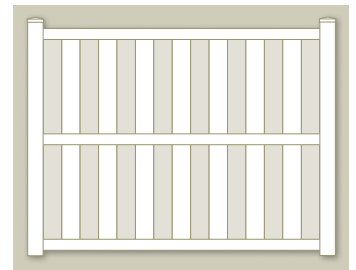

SEMI-PRIVACY

The Semi-Privacy line has one of the largest selections we offer. Customers are invited to pick one of our pre-made styles or to custom design their own. Semi-Privacy panels are specially designed to offer privacy without a “closed in” feeling. Our extensive selection offers open lattice styles as well as the more secure “front to back” large picket styles. All are available in color and woodgrain.

Our styles featuring lattice also have the added option of Eastern Green lattice. This helps to provide a multitude of choices to help compliment any landscape setting. Semi-Privacy fence panels include a metal reinforcement channel in the bottom rail to help create a stronger and longer lasting fence.

V210-6