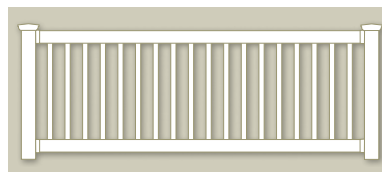

PICKET TOP STYLES

ARROWHEAD

BOY SCOUT

GOthic

POST & RAIL

Our Post & Rail fence is available with three different styled rails for the Two-Rail, Three-Rail, Four-Rail or Crossbuck fence. Whatever setting you may have, we have the look you want and the strength you need. We also offer all Post & Rail styles in color and woodgrain.

2 RAIL

3 RAIL

4 RAIL

CROSSBUCK

2 RAIL DIAMOND

3 RAIL DIAMOND

RAILING

We offer one of the most complete lines of vinyl railings on the market today. All railing panels contain a metal channel in the top rail. Our rails are offered color and woodgrain. An optional metal channel for the bottom rail is available for extra protection.