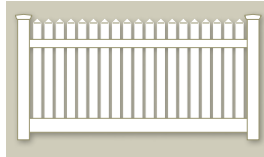

CONTEMPORARY PICKET

Contemporary Picket offers what is known as the “good neighbor” approach to fencing. It is a fence that features both sides of the panels being exactly the same. The pickets are assembled THROUGH the rails instead of simply being attached to them.