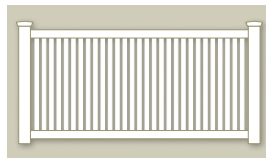

CONTEMPORARY PICKET

Contemporary Picket offers what is known as the “good neighbor” approach to fencing. It is a fence that features both sides of the panels being exactly the same. The pickets are assembled THROUGH the rails instead of simply being attached to them.

CLASSIC VICTORIAN PICKET

V701-4

Classic Victorian Picket is a maintenance free look alike of the old red cedar fence. All of the panels are carefully designed with the classic look in mind. All are available in color and woodgrain.