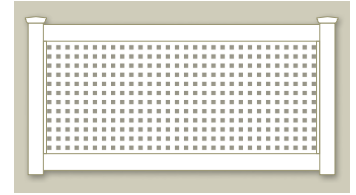

V3708

SEMI-PRIVACY

V215DS

VSQ48

V215SQ

The Semi-Privacy line has one of the largest selections we offer. Customers are invited to pick one of our pre-made styles or to custom design their own. Semi-Privacy panels are specially designed to offer privacy without a “closed in” feeling. Our extensive selection offers open lattice styles as well as the more secure “front to back” large picket styles. All are available in color and woodgrain.

Our styles featuring lattice also have the added option of Eastern Green lattice. This helps to provide a multitude of choices to help compliment any landscape setting. Semi-Privacy fence panels include a metal reinforcement channel in the bottom rail to help create a stronger and longer lasting fence.