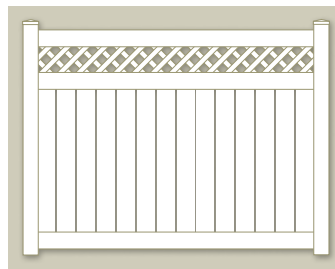

SEMI-PRIVACY

The Semi-Privacy line has one of the largest selections we offer. Customers are invited to pick one of our pre-made styles or to custom design their own. Semi-Privacy panels are specially designed to offer privacy without a “closed in” feeling. Our extensive selection offers open lattice styles as well as the more secure “front to back” large picket styles. All are available in color and woodgrain.

Our styles featuring lattice also have the added option of Eastern Green lattice. This helps to provide a multitude of choices to help compliment any landscape setting. Semi-Privacy fence panels include a metal reinforcement channel in the bottom rail to help create a stronger and longer lasting fence.

V5215D-6