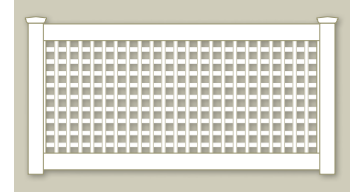

NOW FEATURING

VBF300-6

VBG300-6

PRIVACY

**2" x 7" DECO RAIL
NOW AVAILABLE
FOR T&G STYLES!**

Privacy Panels feature a "V"-Jointed tongue and groove board and come with a wide variety of decorative tops. Privacy fence panels include a metal reinforcement channel in the bottom rail to help create a stronger and longer lasting fence. We pride ourselves on offering a Privacy Panel for every taste. They are also offered in color and woodgrain. Lattice comes in color and woodgrain.

V3708

SEMI-PRIVACY

V215DS

VSQ48

V215SQ

The Semi-Privacy line has one of the largest selections we offer. Customers are invited to pick one of our pre-made styles or to custom design their own. Semi-Privacy panels are specially designed to offer privacy without a “closed in” feeling. Our extensive selection offers open lattice styles as well as the more secure “front to back” large picket styles. All are available in color and woodgrain.

Our styles featuring lattice also have the added option of Eastern Green lattice. This helps to provide a multitude of choices to help compliment any landscape setting. Semi-Privacy fence panels include a metal reinforcement channel in the bottom rail to help create a stronger and longer lasting fence.