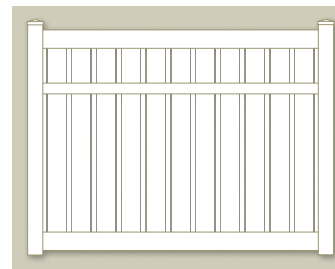

SEMI-PRIVACY

The Semi-Privacy line has one of the largest selections we offer. Customers are invited to pick one of our pre-made styles or to custom design their own. Semi-Privacy panels are specially designed to offer privacy without a “closed in” feeling. Our extensive selection offers open lattice styles as well as the more secure “front to back” large picket styles. All are available in color and woodgrain.

Our styles featuring lattice also have the added option of Eastern Green lattice. This helps to provide a multitude of choices to help compliment any landscape setting. Semi-Privacy fence panels include a metal reinforcement channel in the bottom rail to help create a stronger and longer lasting fence.

V500A-6