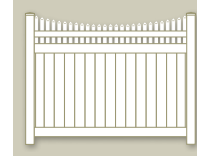

PRIVACY

**2" x 7" DECO RAIL
NOW AVAILABLE
FOR T&G STYLES!**

Privacy Panels feature a "V"-Jointed tongue and groove board and come with a wide variety of decorative tops. Privacy fence panels include a metal reinforcement channel in the bottom rail to help create a stronger and longer lasting fence. We pride ourselves on offering a Privacy Panel for every taste. They are also offered in color and woodgrain. Lattice comes in color and woodgrain.

V3707