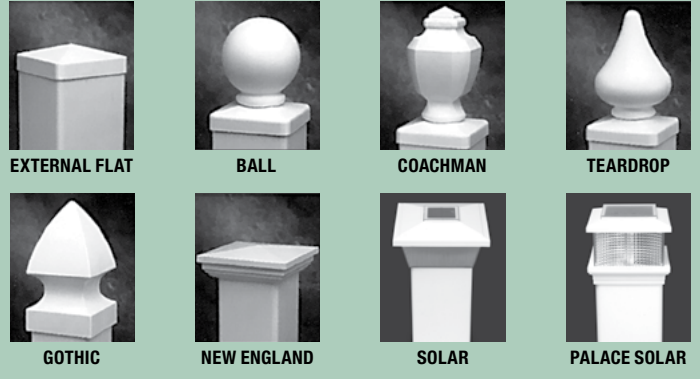

BLACK - (L105) & ROSEWOOD (W104)

GRAND

GRAND ILLUSIONS
VINYL
WOODBOND
WOODGRAIN VINYL FENCE

GRAND ILLUSIONS
C. Davidson

BROWN
SAGE - E115 & ANTIQUE WHITE - E111

GRAND ILLUSIONS™
COLOR SPECTRUM

Choose Your Posts, Colors, and Bends

**Industry Exclusive
8x8 Majestic Posts
and Curves & Bends
available in all colors!**

Post Cap Styles

Mix 'n' Match Your Colors & Curves!

Color Railing Too!

**DOWNLOAD THE NEW "ILLUSIONS FENCE DESIGNER" AND
"ILLUSIONS RAILING DESIGNER" FROM YOUR APPSTORE TODAY!**