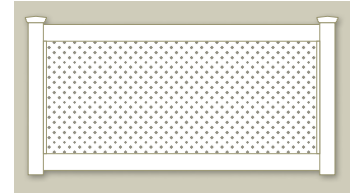

NOW FEATURING

VBF300-6

VBG300-6

PRIVACY

**2" x 7" DECO RAIL
NOW AVAILABLE
FOR T&G STYLES!**

Privacy Panels feature a "V"-Jointed tongue and groove board and come with a wide variety of decorative tops. Privacy fence panels include a metal reinforcement channel in the bottom rail to help create a stronger and longer lasting fence. We pride ourselves on offering a Privacy Panel for every taste. They are also offered in color and woodgrain. Lattice comes in color and woodgrain.

V3708

SEMI-PRIVACY

V215DS

VSQ48

V215SQ

The Semi-Privacy line has one of the largest selections we offer. Customers are invited to pick one of our pre-made styles or to custom design their own. Semi-Privacy panels are specially designed to offer privacy without a “closed in” feeling. Our extensive selection offers open lattice styles as well as the more secure “front to back” large picket styles. All are available in color and woodgrain.

Our styles featuring lattice also have the added option of Eastern Green lattice. This helps to provide a multitude of choices to help compliment any landscape setting. Semi-Privacy fence panels include a metal reinforcement channel in the bottom rail to help create a stronger and longer lasting fence.