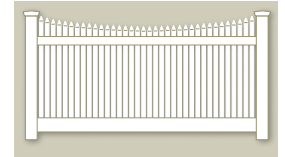

V402NR-4TR