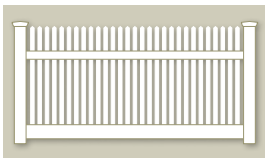

CLASSIC VICTORIAN PICKET

V700