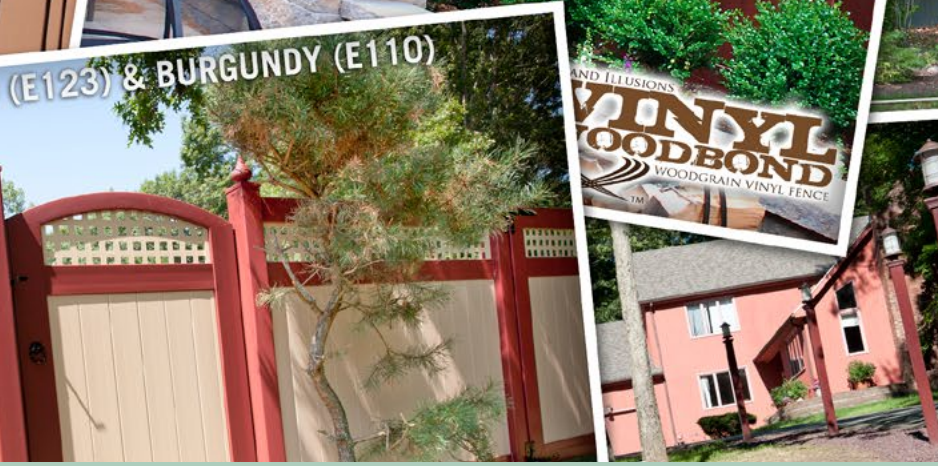

GRAND ILLUSIONS
VINYL WOODBOND
WOODGRAIN VINYL FENCE

GRAND ILLUSIONS
SPECTRUM

GRAND ILLUSIONS
COLOR SPECTRUM

GRAND ILLUSIONS

GRAND ILLUSIONS
VINYL WOODBOND
WOODGRAIN VINYL FENCE