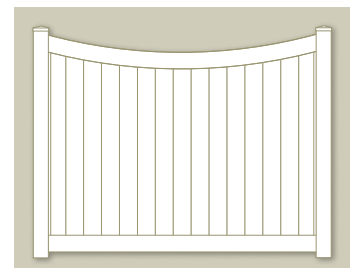

NOW FEATURING

VBF300-6

VBG300-6

PRIVACY

**2" x 7" DECO RAIL
NOW AVAILABLE
FOR T&G STYLES!**

Privacy Panels feature a "V"-Jointed tongue and groove board and come with a wide variety of decorative tops. Privacy fence panels include a metal reinforcement channel in the bottom rail to help create a stronger and longer lasting fence. We pride ourselves on offering a Privacy Panel for every taste. They are also offered in color and woodgrain. Lattice comes in color and woodgrain.