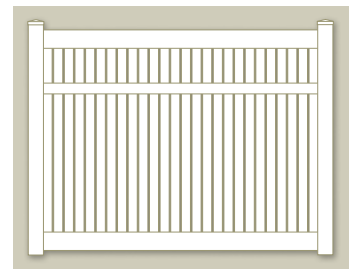

SEMI-PRIVACY

The Semi-Privacy line has one of the largest selections we offer. Customers are invited to pick one of our pre-made styles or to custom design their own. Semi-Privacy panels are specially designed to offer privacy without a “closed in” feeling. Our extensive selection offers open lattice styles as well as the more secure “front to back” large picket styles. All are available in color and woodgrain.

Our styles featuring lattice also have the added option of Eastern Green lattice. This helps to provide a multitude of choices to help compliment any landscape setting. Semi-Privacy fence panels include a metal reinforcement channel in the bottom rail to help create a stronger and longer lasting fence.

V500-6