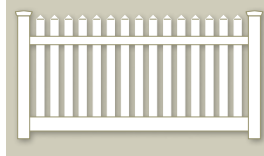

CONTEMPORARY PICKET

Contemporary Picket offers what is known as the “good neighbor” approach to fencing. It is a fence that features both sides of the panels being exactly the same. The pickets are assembled THROUGH the rails instead of simply being attached to them.

V401-4TR

CLASSIC VICTORIAN PICKET

Classic Victorian Picket is a maintenance free look alike of the old red cedar fence. All of the panels are carefully designed with the classic look in mind. All are available in color and woodgrain.